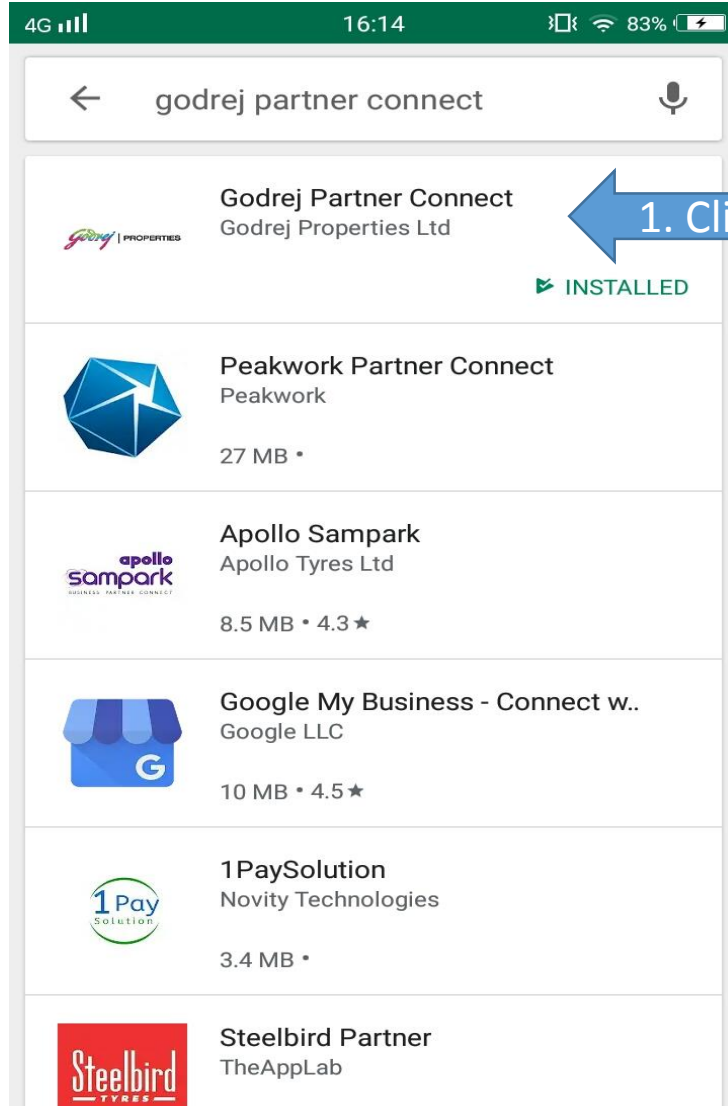

# HOW TO START

Go to Play Store  
Search for "Godrej Partner Connect" App