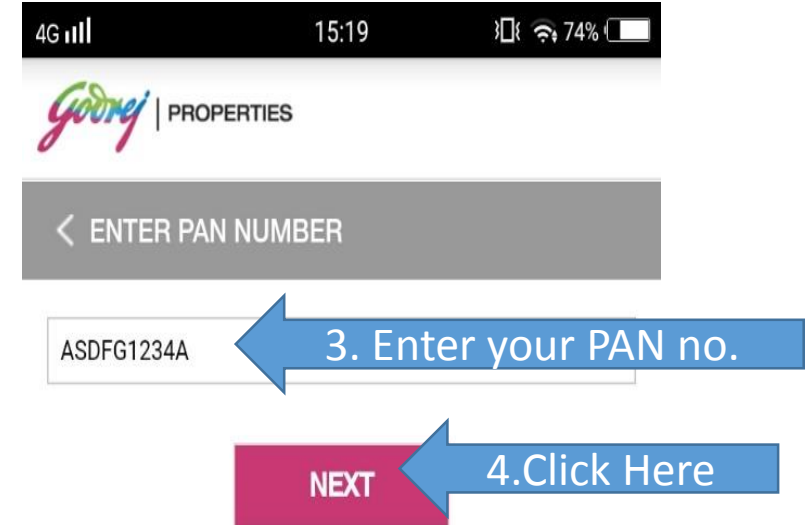

# HOW TO START

Go to Play Store  
Search for "Godrej Partner Connect" App