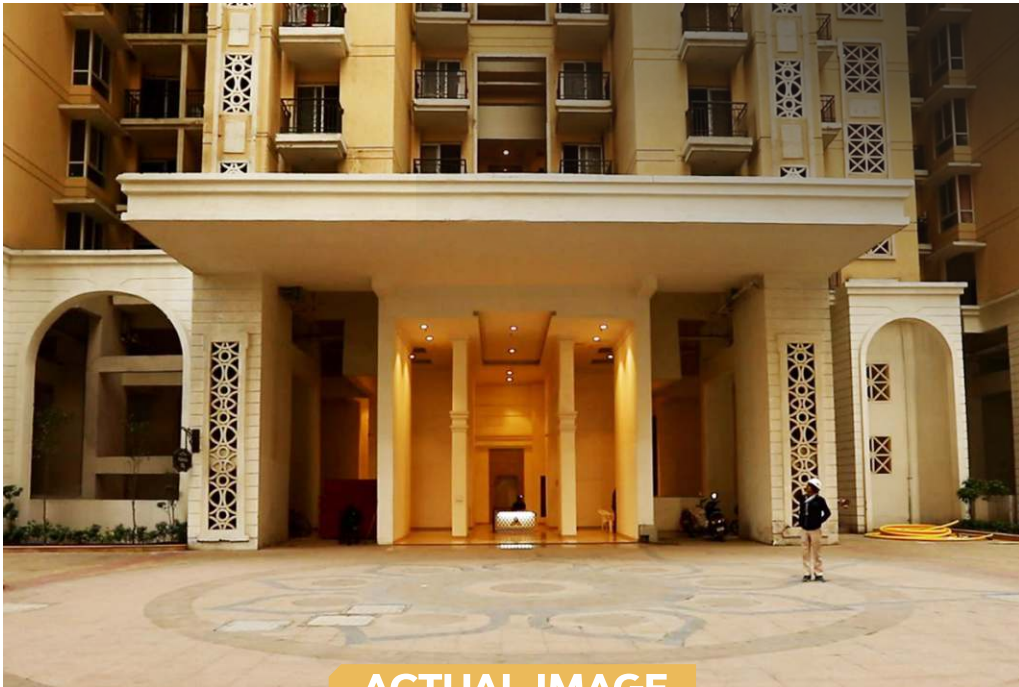

KUCH AISA
PEHLE HUA NAA
JAIISA

BOOK NOW TO OWN
YOUR DREAM SPACE

📍 SIDDHARTH VIHAR, GHAZIABAD

**FULLY FURNISHED
STUDIO APARTMENT**

₹ 46.20 Lacs*

**READY
TO MOVE IN**

ASSURED RENTAL

FOR TWO YEARS

**AVAIL
BENEFITS
&
ATTRACTIVE
OFFERS**

**1500 FAMILIES
ALREADY RESIDING**

**POSSESSION
IN FULL SWING**

Colonial Structured Club with Gymnasium
Restaurant and Banquet Hall | Separate Kids' Pool
Visitors Golf Cart Facilities | Indoor & Outdoor Sports
On 16 Lane Expressway | Metro Connectivity | Kid's Play Area
Double Height Entrance Lobby

PRATEEK

GRAND CITY
THE GRAND LIFE

DOUBLE HEIGHT ENTRANCE LOBBY

WELCOME LOUNGE IN EACH TOWER

ACTUAL IMAGE

READY TO MOVE IN HOMIES

GRAND CITY WALK

Ready to move-in retail shops

PRATEEK

GRAND CITY
— THE GRAND LIFE —

GRAND COLONIAL ARCHITECTURE

ACTUAL IMAGE

READY TO MOVE IN HOMES

GRAND AMENITIES

Dual clubhouses | Pool facing club house party deck
World-class spa and wellness center
Swimming pool with separate kids' pool