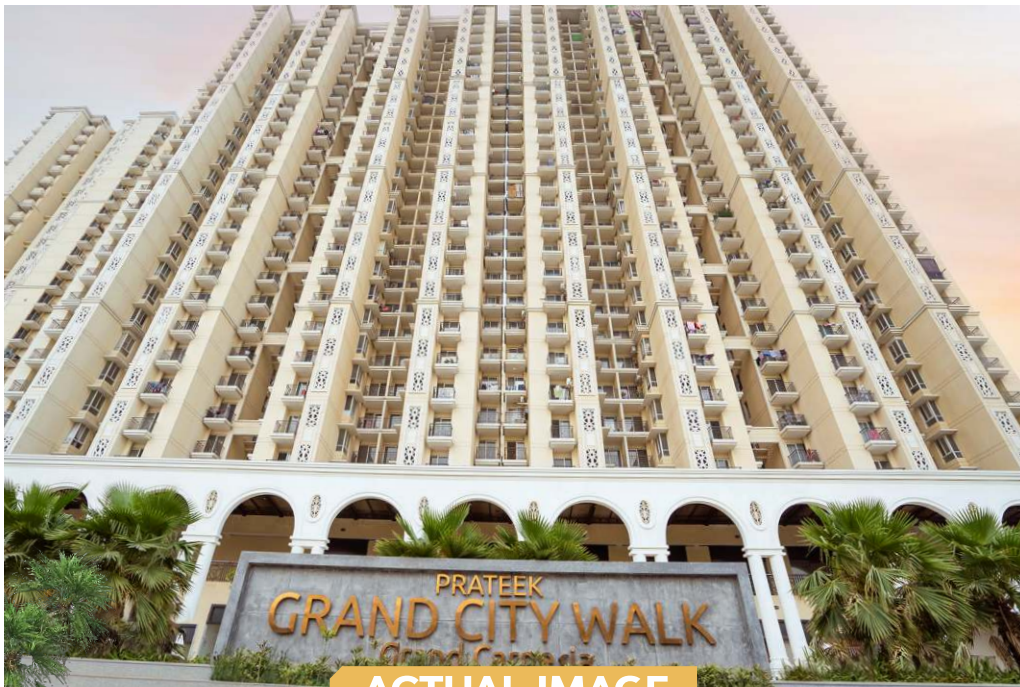

GRAND CITY WALK

Ready to move-in retail shops

Convenience stores, Salons, Restaurants, Banks ATMS

& much more High-end commercial and retail spaces

ACTUAL IMAGE

READY TO MOVE IN HOMES