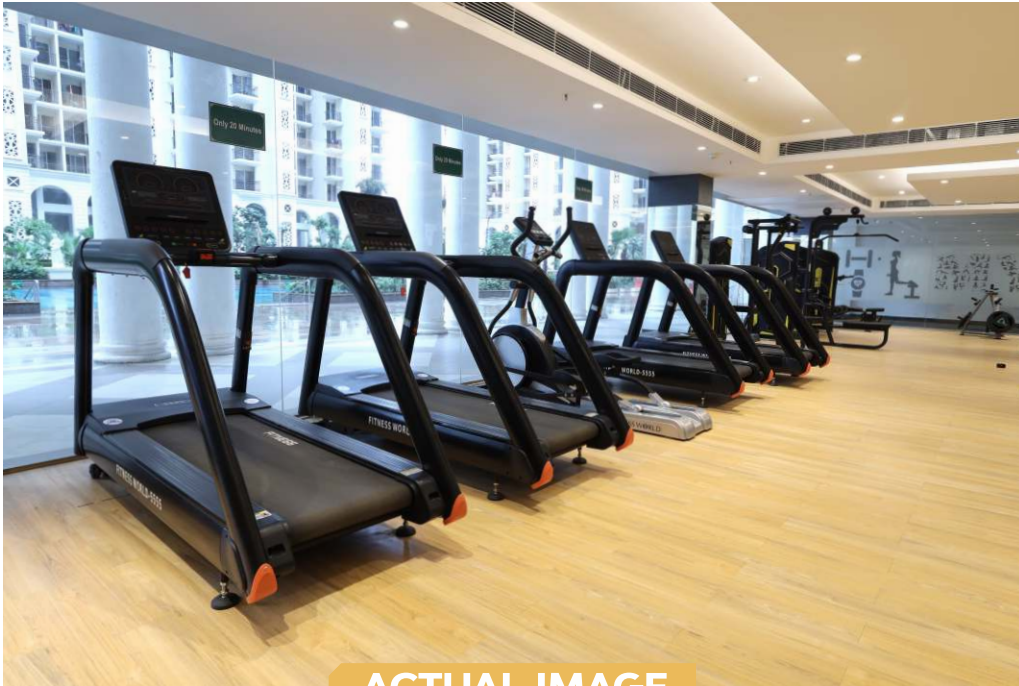

PRATEEK

GRAND CITY
— THE GRAND LIFE —

GRAND COLONIAL ARCHITECTURE

ACTUAL IMAGE

READY TO MOVE IN HOMES

GRAND AMENITIES

Dual clubhouses | Pool facing club house party deck
World-class spa and wellness center
Swimming pool with separate kids' pool

**READY TO MOVE IN
HOMES**

WORLD-CLASS SPORTS FACILITIES

State-of-art wellness center | Well-equipped gymnasium | Aerobics-yoga center
Squash court | Jogging track | Table tennis & Lawn tennis court

ACTUAL IMAGE