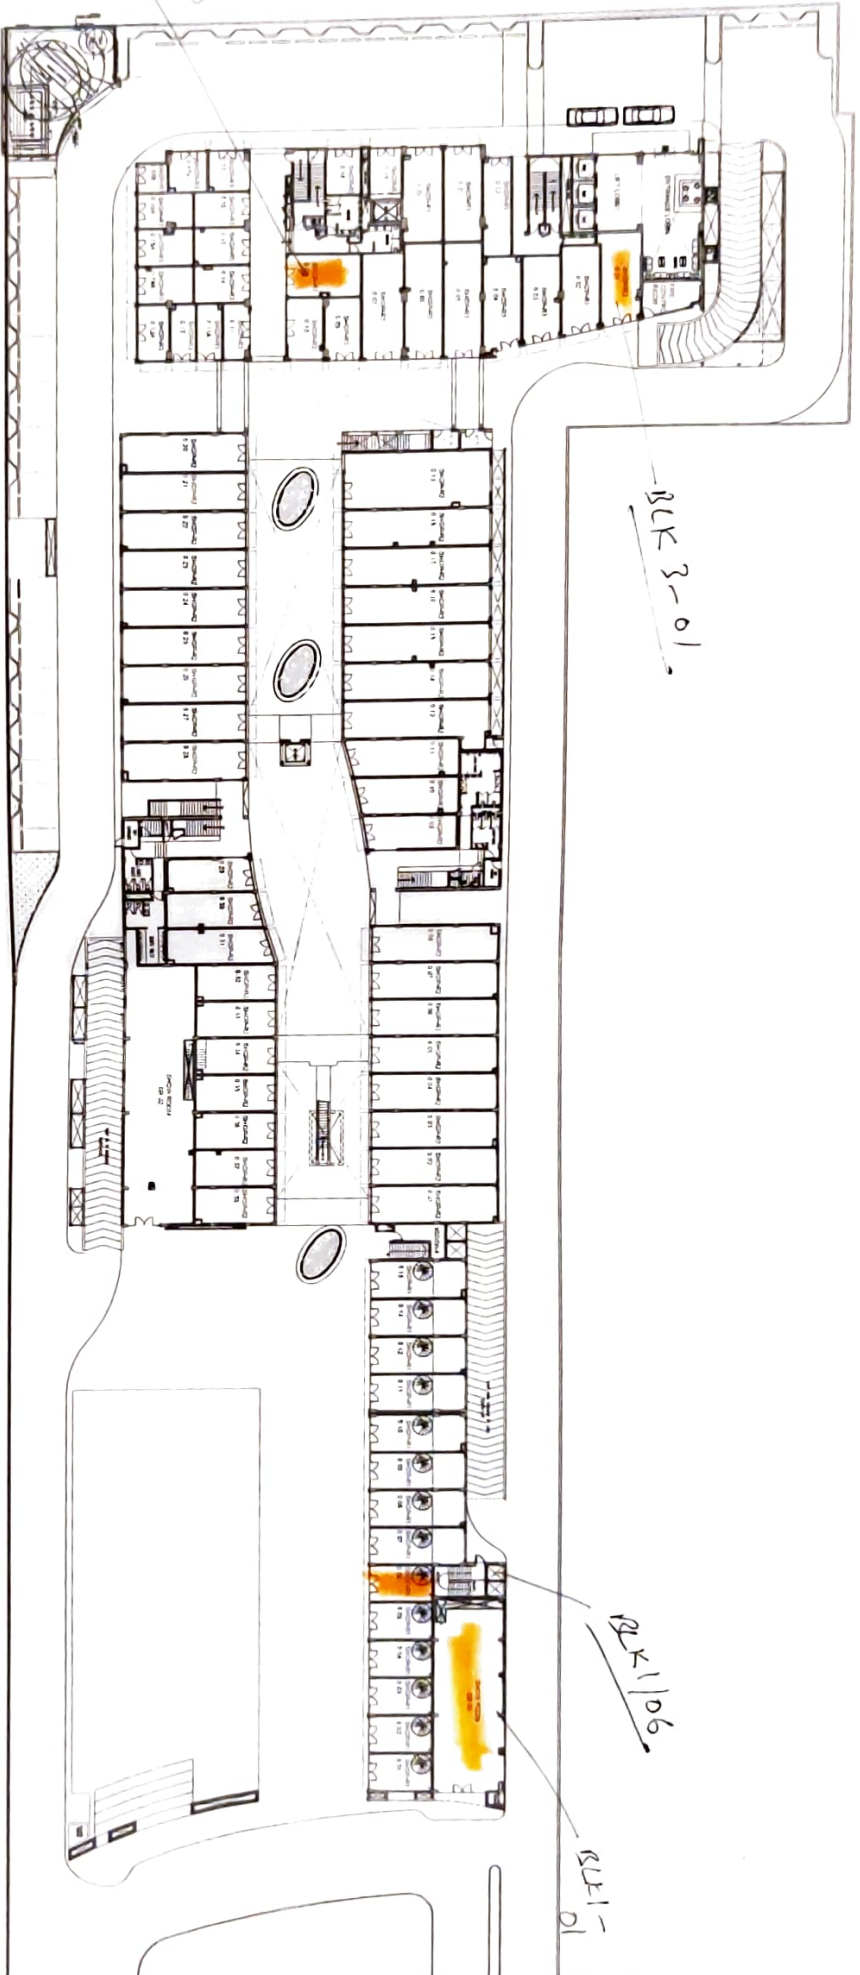

S.No.	Property Name	Unit	Tower Wise	Suite	Status	Super Area
1	M3M URBANA	SB/R/GL/07/01 ✓	SB/R/GL	RETAIL	Available	6634.34
2	M3M URBANA	SB/R/GL/07/02 ✓	SB/R/GL	RETAIL	Available	1742.99
3	M3M URBANA	SB/R/1L/01/018 ✓	SB/R/1L	RETAIL	Available	759.16
4	M3M URBANA	SB/R/1L/01/019 ✓	SB/R/1L	RETAIL	Available	759.64
5	M3M URBANA	SB/R/1L/04/005	SB/R/1L	RETAIL	Available	579.18
6	M3M URBANA	SB/R/1L/07/02 ✓	SB/R/1L	RETAIL	Available	1171.12
7	M3M URBANA	SB/R/1L/07/03 ✓	SB/R/1L	RETAIL	Available	816.3
8	M3M URBANA	SB/Restaurant/2L/04/001	SB/R/2L	RESTAURANT	Available	6491.67
9	M3M URBANA	SB/FoodCourt/2L/04/007	SB/R/2L	FOOD COURT	Available	719.63
10	M3M URBANA	SB/FoodCourt/2L/04/021	SB/R/2L	FOOD COURT	Available	1637.28
11	M3M URBANA	SB/FoodCourt/2L/03/036	SB/R/2L	FOOD COURT	Available	807.78
12	M3M URBANA	SB/FoodCourt/2L/03/039	SB/R/2L	FOOD COURT	Available	808
13	M3M URBANA	SB/C/5L/Office/017	SB/C/5L	OFFICE	Available	Sold 688.38
14	M3M URBANA	SB/C/5L/Office/017 a	SB/C/5L	OFFICE	Available	Sold 688.38
15	M3M URBANA	SB/C/6L/Office/018	SB/C/6L	OFFICE	Available	Sold 681.83

Rail Road
OUT
OUT

BLOCK-1

BLOCK-2

BLOCK-5

BLOCK-4

BLOCK-3

BLOCK-10

BLOCK-8

BLOCK-9

BLOCK-6

BLOCK-7

FLOOR PLAN

MSM
COSMOPOLITAN
 COMMERCIAL HUB

BLOCK	LEVEL	FLOOR TYPE	SUPER AREA
01.02&03	Ground	RETAIL	83854 Sqft

S.No.	Property Name	Building	Unit	Tower Wise	Suite	Status	Super Area
1	M3M TEE POINT	Block-01	MTP/R/GL/01/025	MTP/R/01	RETAIL	Available	584.58
2	M3M TEE POINT	Block-01	MTP/R/1L/01/001	MTP/R/01	RETAIL	Available	2370.82
3	M3M TEE POINT	Block-01	MTP/R/1L/01/023	MTP/R/01	RETAIL	Available	426.06
4	M3M TEE POINT	Block-02	MTP/R/GL/02/007	MTP/R/02	RETAIL	Available	2446.36
5	M3M TEE POINT	Block-02	MTP/R/1L/02/001	MTP/R/02	RETAIL	Available	996.35
6	M3M TEE POINT	Block-02	MTP/R/1L/02/011	MTP/R/02	RETAIL	Available	314.9