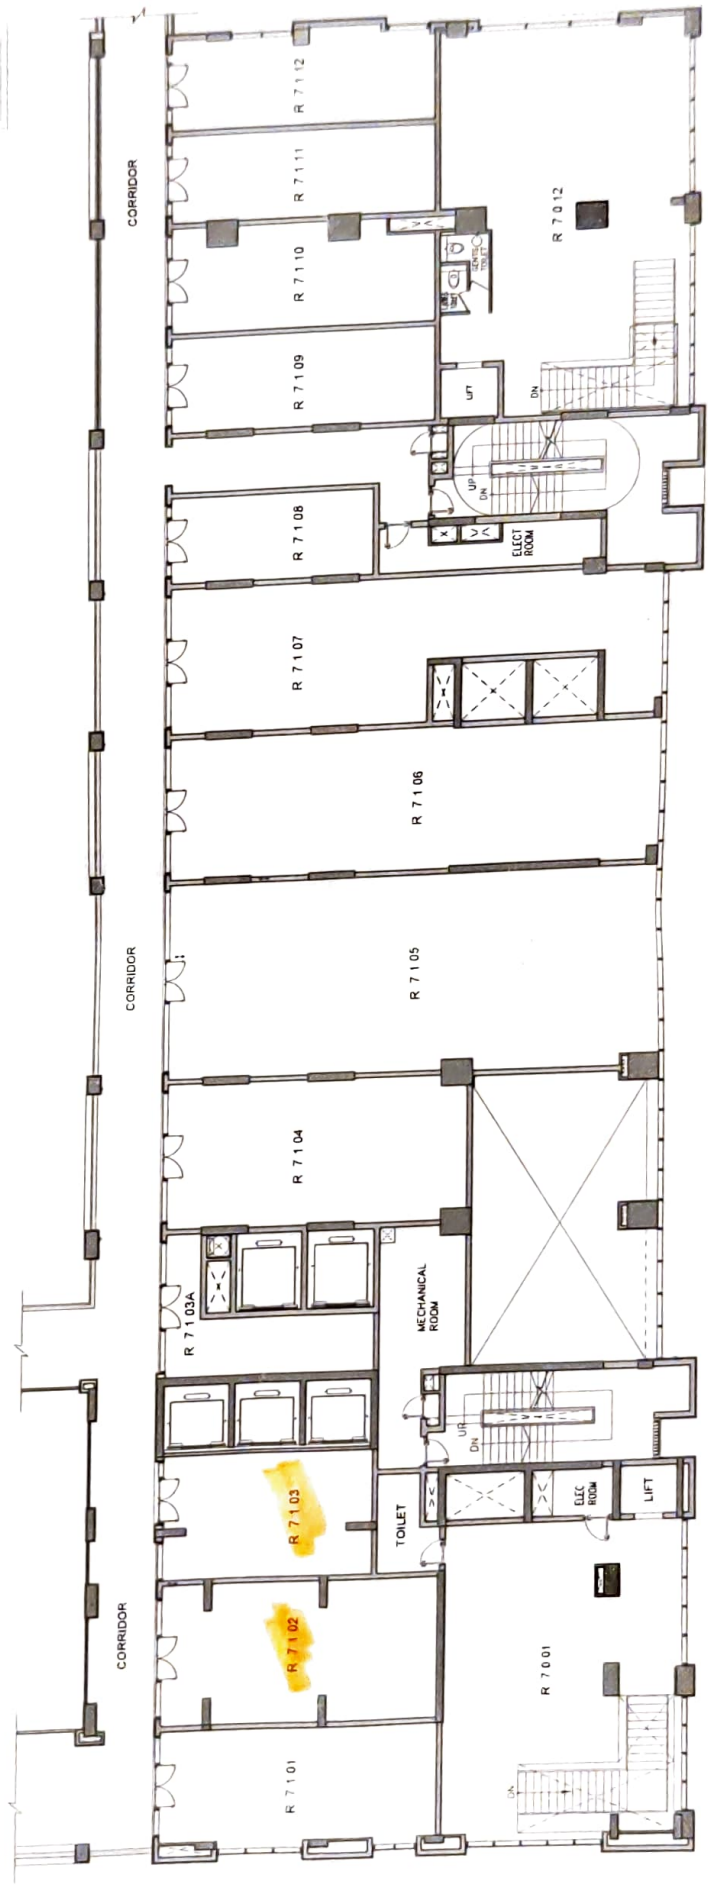

S.No.	Property Name	Unit	Tower Wise	Suite	Status	Super Area
1	M3M URBANA	SB/R/GL/07/01 ✓	SB/R/GL	RETAIL	Available	6634.34
2	M3M URBANA	SB/R/GL/07/02 ✓	SB/R/GL	RETAIL	Available	1742.99
3	M3M URBANA	SB/R/1L/01/018 ✓	SB/R/1L	RETAIL	Available	759.16
4	M3M URBANA	SB/R/1L/01/019 ✓	SB/R/1L	RETAIL	Available	759.64
5	M3M URBANA	SB/R/1L/04/005	SB/R/1L	RETAIL	Available	579.18
6	M3M URBANA	SB/R/1L/07/02 ✓	SB/R/1L	RETAIL	Available	1171.12
7	M3M URBANA	SB/R/1L/07/03 ✓	SB/R/1L	RETAIL	Available	816.3
8	M3M URBANA	SB/Restaurant/2L/04/001	SB/R/2L	RESTAURANT	Available	6491.67
9	M3M URBANA	SB/FoodCourt/2L/04/007	SB/R/2L	FOOD COURT	Available	719.63
10	M3M URBANA	SB/FoodCourt/2L/04/021	SB/R/2L	FOOD COURT	Available	1637.28
11	M3M URBANA	SB/FoodCourt/2L/03/036	SB/R/2L	FOOD COURT	Available	807.78
12	M3M URBANA	SB/FoodCourt/2L/03/039	SB/R/2L	FOOD COURT	Available	808
13	M3M URBANA	SB/C/5L/Office/017	SB/C/5L	OFFICE	Available	Sold 688.38
14	M3M URBANA	SB/C/5L/Office/017 a	SB/C/5L	OFFICE	Available	Sold 688.38
15	M3M URBANA	SB/C/6L/Office/018	SB/C/6L	OFFICE	Available	Sold 681.83

new layout

	BLOCK 07	LEVEL 1st Floor	FLOOR TYPE RETAIL
--	--------------------	---------------------------	----------------------

Site Key Plan

Handwritten note: 100-100-100

FLOOR TYPE

RETAIL

LEVEL

GROUND FLOOR

BLOCK

07

URBANA

S.No.	Property Name	Unit	Tower Wise	Suite	Space Type	Status	Super Area
1	M3M COSMOPOLITAN	COS/R/GL/BLK-1/06 ✓	COS/R/GL	RETAIL	DUPLEX RETAIL	Available	1269.17
2	M3M COSMOPOLITAN	COS/R/GL/BLK-3/01 ✓	COS/R/GL	RETAIL	RETSPC	Available	913.37
3	M3M COSMOPOLITAN	COS/R/GL/BLK-3/08 ✓	COS/R/GL	RETAIL	RETSPC	Available	772.46
4	M3M COSMOPOLITAN	COS/R/GL/BLK-2/Kiosk-4	COS/R/GL	RETAIL	KIOSK	Available	321.55
5	M3M COSMOPOLITAN	COS/R/GL/BLK-1/SR 01 ✓	COS/R/GL	RETAIL	SHOWROOM	Available	3349.37
6	M3M COSMOPOLITAN	COS/R/2L/Restuarant/04	COS/R/2L	RESTAURANT	RESTAURANT	Available	4983

Rail Road
OUT
OUT

BLOCK-1

BLOCK-2

BLOCK-5

BLOCK-4

BLOCK-3

BLOCK-10

BLOCK-8