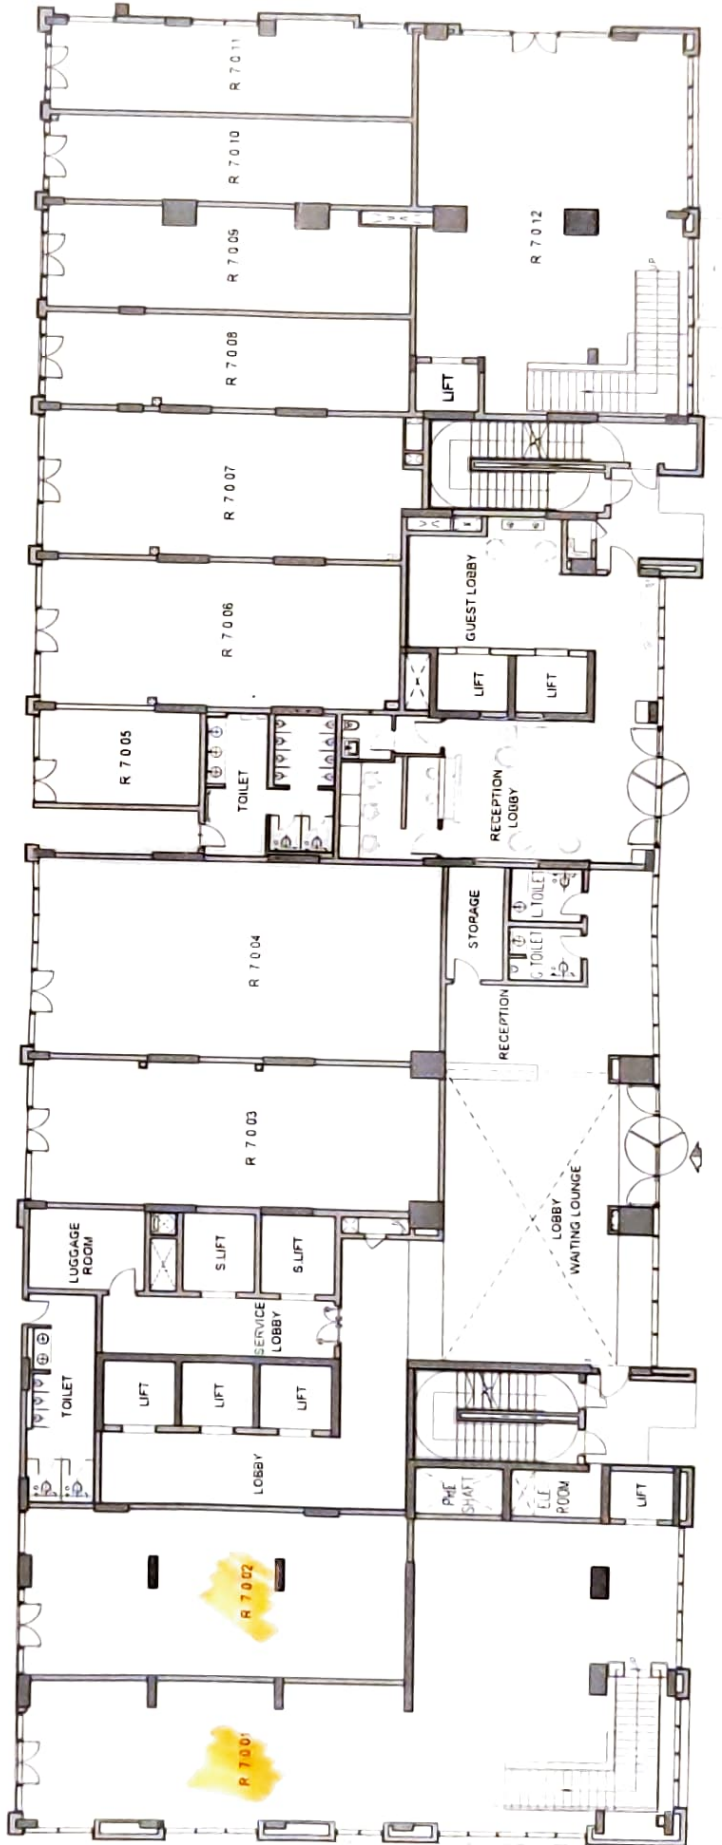

S.No.	Property Name	Unit	Tower Wise	Suite	Status	Super Area
1	M3M URBANA	SB/R/GL/07/01 ✓	SB/R/GL	RETAIL	Available	6634.34
2	M3M URBANA	SB/R/GL/07/02 ✓	SB/R/GL	RETAIL	Available	1742.99
3	M3M URBANA	SB/R/1L/01/018 ✓	SB/R/1L	RETAIL	Available	759.16
4	M3M URBANA	SB/R/1L/01/019 ✓	SB/R/1L	RETAIL	Available	759.64
5	M3M URBANA	SB/R/1L/04/005	SB/R/1L	RETAIL	Available	579.18
6	M3M URBANA	SB/R/1L/07/02 ✓	SB/R/1L	RETAIL	Available	1171.12
7	M3M URBANA	SB/R/1L/07/03 ✓	SB/R/1L	RETAIL	Available	816.3
8	M3M URBANA	SB/Restaurant/2L/04/001	SB/R/2L	RESTAURANT	Available	6491.67
9	M3M URBANA	SB/FoodCourt/2L/04/007	SB/R/2L	FOOD COURT	Available	719.63
10	M3M URBANA	SB/FoodCourt/2L/04/021	SB/R/2L	FOOD COURT	Available	1637.28
11	M3M URBANA	SB/FoodCourt/2L/03/036	SB/R/2L	FOOD COURT	Available	807.78
12	M3M URBANA	SB/FoodCourt/2L/03/039	SB/R/2L	FOOD COURT	Available	808
13	M3M URBANA	SB/C/5L/Office/017	SB/C/5L	OFFICE	Available	Sold 688.38
14	M3M URBANA	SB/C/5L/Office/017 a	SB/C/5L	OFFICE	Available	Sold 688.38
15	M3M URBANA	SB/C/6L/Office/018	SB/C/6L	OFFICE	Available	Sold 681.83

new layout

	BLOCK 07	LEVEL 1st Floor	FLOOR TYPE RETAIL
--	--------------------	---------------------------	----------------------

Site Key Plan

Handwritten note: 100-100-100

FLOOR TYPE

RETAIL

LEVEL

GROUND FLOOR

BLOCK

07

URBANA

S.No.	Property Name	Unit	Tower Wise	Suite	Space Type	Status	Super Area
1	M3M COSMOPOLITAN	COS/R/GL/BLK-1/06 ✓	COS/R/GL	RETAIL	DUPLEX RETAIL	Available	1269.17
2	M3M COSMOPOLITAN	COS/R/GL/BLK-3/01 ✓	COS/R/GL	RETAIL	RETSPC	Available	913.37
3	M3M COSMOPOLITAN	COS/R/GL/BLK-3/08 ✓	COS/R/GL	RETAIL	RETSPC	Available	772.46
4	M3M COSMOPOLITAN	COS/R/GL/BLK-2/Kiosk-4	COS/R/GL	RETAIL	KIOSK	Available	321.55
5	M3M COSMOPOLITAN	COS/R/GL/BLK-1/SR 01 ✓	COS/R/GL	RETAIL	SHOWROOM	Available	3349.37
6	M3M COSMOPOLITAN	COS/R/2L/Restuarant/04	COS/R/2L	RESTAURANT	RESTAURANT	Available	4983

Rail Road
OUT
OUT

BLOCK-1

BLOCK-2

BLOCK-5

BLOCK-4

BLOCK-3

BLOCK-10

BLOCK-8